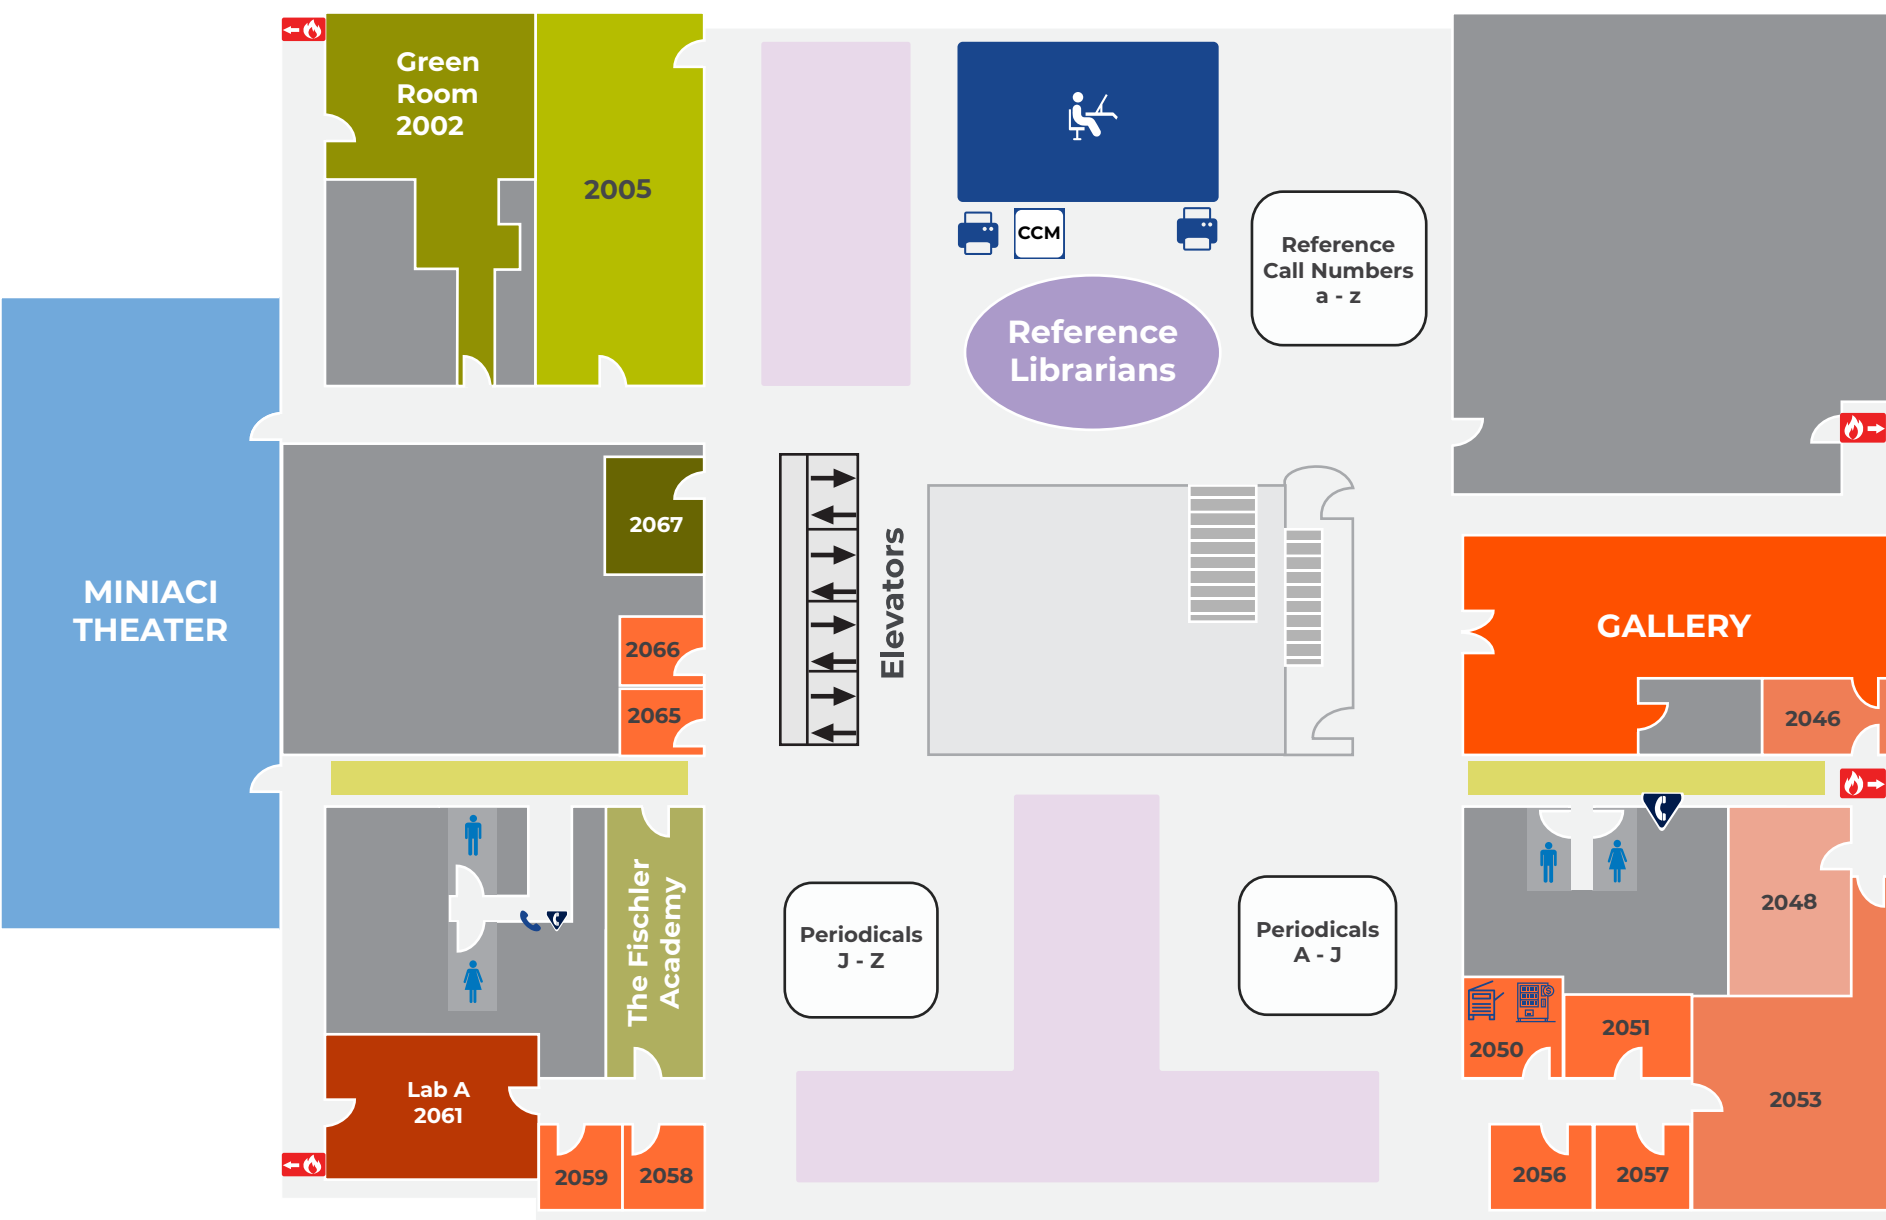

1ST FLOOR

- Public Library Services
- IT Help Desk
- Circulation
- Classrooms
- Public Computers
- Printers
- Copiers
- Local Phones
- Campus Phones
- Fire Exit
- Restrooms
- Cash Card Machine

2ND FLOOR

- | | | | |
|------------------------------------------|-------------------|------------------|-------------------|
| Holocaust Reflection and Resource Center | Grant Writing Lab | Printers | Campus Phones |
| Cellphone Zone | Conference Rooms | Copiers | Fire Exit |
| Assistive Tech | Study Rooms | Local Phones | Restrooms |
| Study Areas | Public Computers | Vending Machines | Cash Card Machine |

3RD FLOOR

-  Technology Room
-  Conference Rooms
-  Copiers
-  Restrooms
-  Cellphone Zone
-  Study Rooms
-  Vending Machines
-  Public Safety
-  Maker Space
-  Public Computers
-  Campus Phones
-  Study Areas
-  Printers
-  Fire Exit

4TH FLOOR

-  Cellphone Zone
-  Study Areas
-  Conference Rooms
-  Study Rooms
-  Fire Exit
-  Restrooms
-  Campus Phones
-  Public Safety