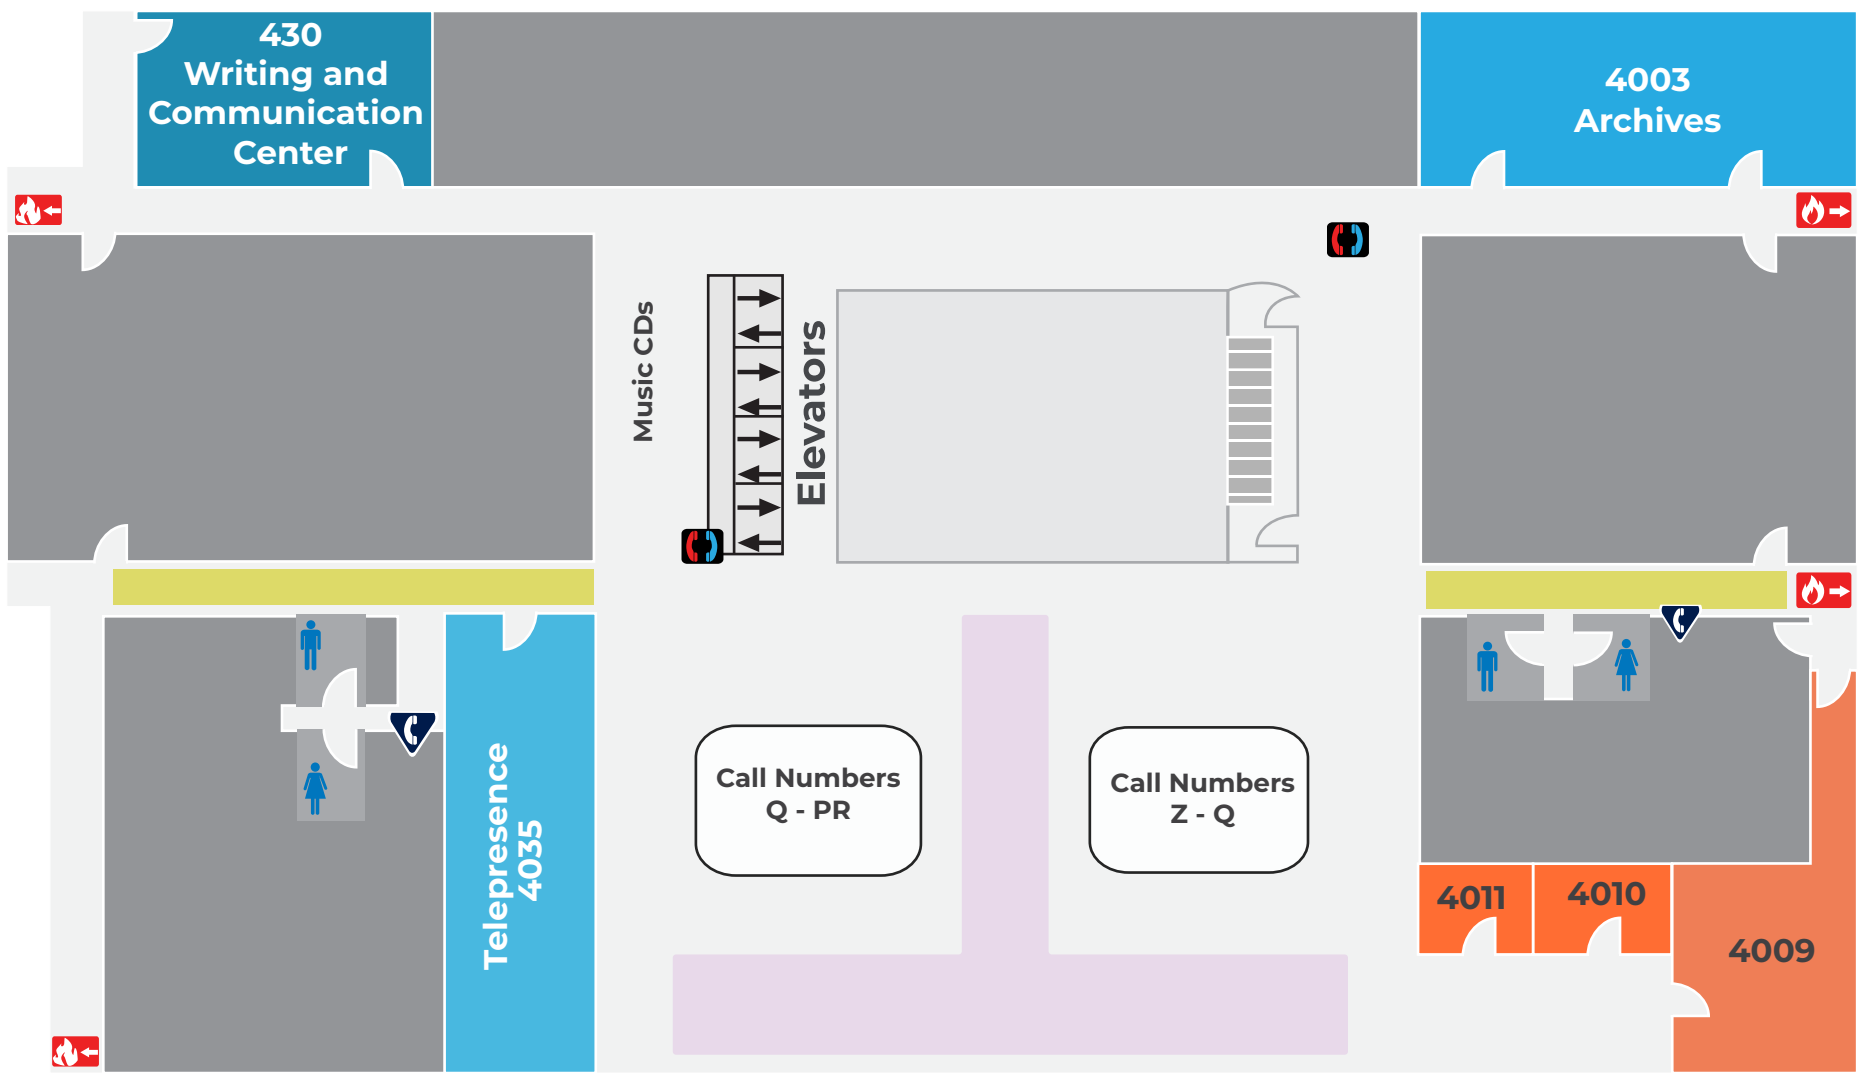

1ST FLOOR

- Public Library Services
- IT Help Desk
- Circulation
- Classrooms
- Public Computers
- Printers
- Copiers
- Local Phones
- Campus Phones
- Fire Exit
- Restrooms
- Cash Card Machine

2ND FLOOR

- | | | | |
|------------------------------------------|-------------------|------------------|-------------------|
| Holocaust Reflection and Resource Center | Grant Writing Lab | Printers | Campus Phones |
| Cellphone Zone | Conference Rooms | Copiers | Fire Exit |
| Assistive Tech | Study Rooms | Local Phones | Restrooms |
| Study Areas | Public Computers | Vending Machines | Cash Card Machine |

3RD FLOOR

-  Technology Room
-  Conference Rooms
-  Copiers
-  Restrooms
-  Cellphone Zone
-  Study Rooms
-  Vending Machines
-  Public Safety
-  Maker Space
-  Public Computers
-  Campus Phones
-  Study Areas
-  Printers
-  Fire Exit

4TH FLOOR

-  Cellphone Zone
-  Study Areas
-  Conference Rooms
-  Study Rooms
-  Fire Exit
-  Restrooms
-  Campus Phones
-  Public Safety