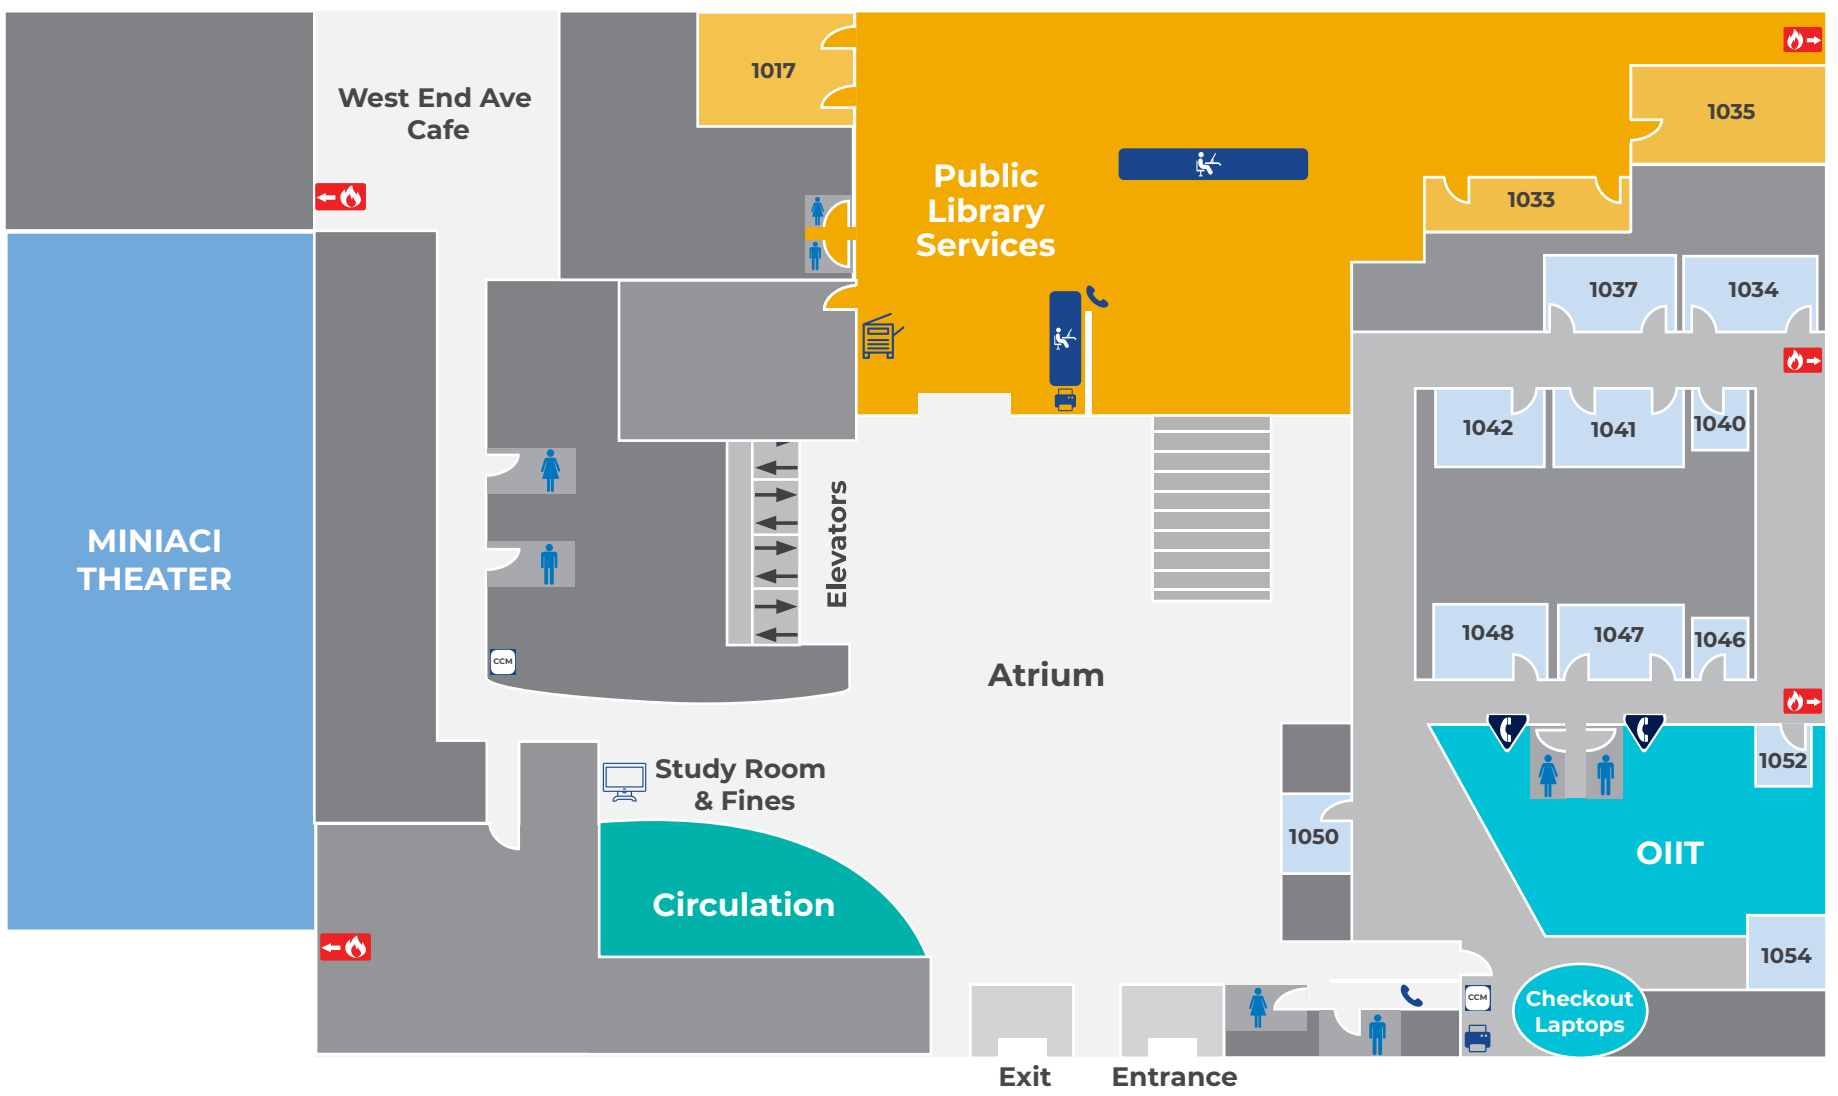

1ST FLOOR

- Public Library Services
- IT Help Desk
- Circulation
- Classrooms
- Public Computers
- Printers
- Copiers
- Local Phones
- Campus Phones
- Fire Exit
- Restrooms
- Cash Card Machine

2ND FLOOR

- | | | | |
|------------------------------------------|-------------------|------------------|-------------------|
| Holocaust Reflection and Resource Center | Grant Writing Lab | Printers | Campus Phones |
| Cellphone Zone | Conference Rooms | Copiers | Fire Exit |
| Assistive Tech | Study Rooms | Local Phones | Restrooms |
| Study Areas | Public Computers | Vending Machines | Cash Card Machine |

3RD FLOOR

-  Technology Room
-  Conference Rooms
-  Copiers
-  Restrooms
-  Cellphone Zone
-  Study Rooms
-  Vending Machines
-  Public Safety
-  Maker Space
-  Public Computers
-  Campus Phones
-  Study Areas
-  Printers
-  Fire Exit

4TH FLOOR

-  Cellphone Zone
-  Study Areas
-  Conference Rooms
-  Study Rooms
-  Fire Exit
-  Restrooms
-  Campus Phones
-  Public Safety